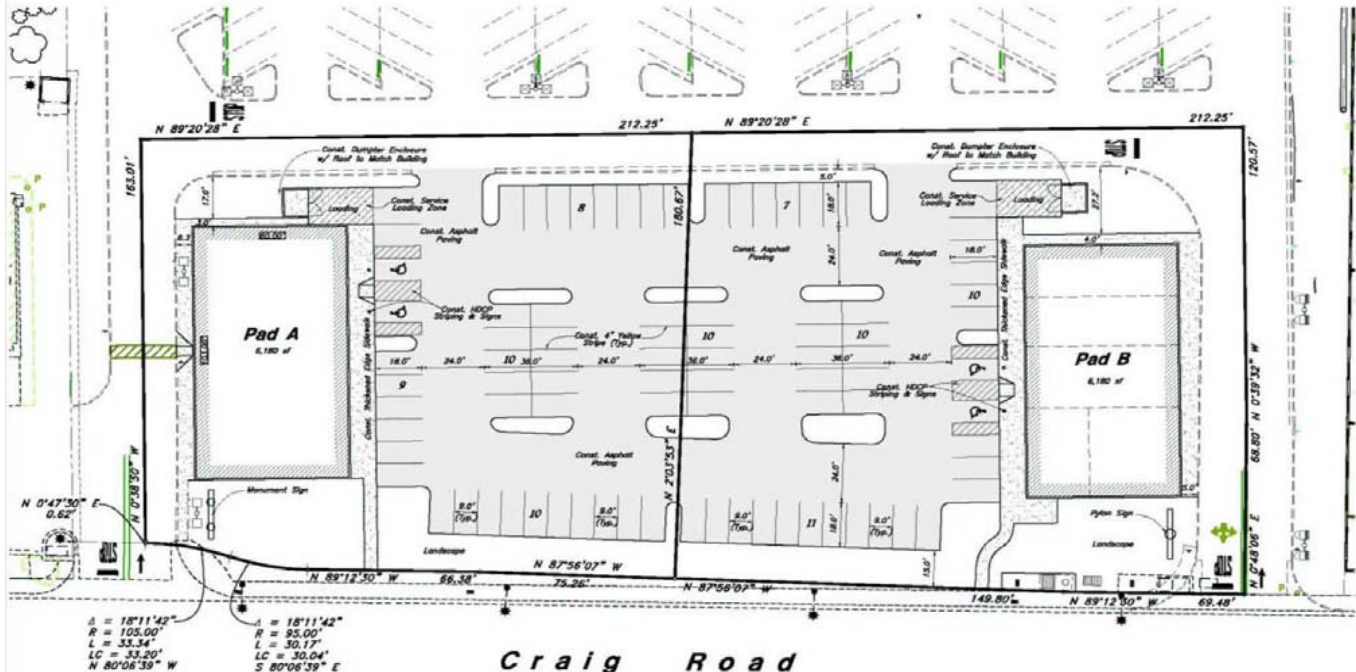

WAL*MART

Neighborhood Market

Scale: 1" = 20'

Vicinity Map
in Scale

Craig Road